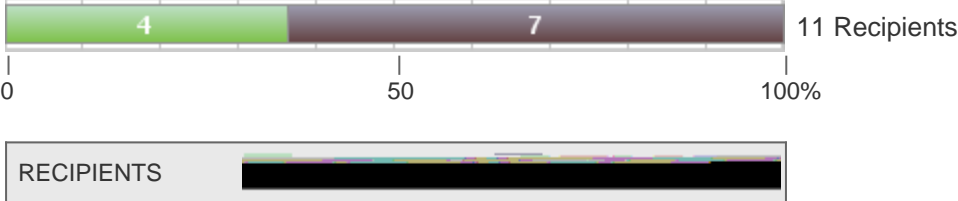

Survey Results for MS in Education, Reading Exit Survey 2017

MS in Education, Reading supplemental questions for the Exit Survey
Included Response Periods: All Response Periods
Compare Results By: No Grouping

Overall Summary

Total Survey Recipients: 11

Response Rate for 2017 Spring Reading Supplementary